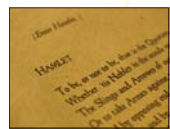

Saturday, January 21, 2012
"To be, or not to be..."
LISZT Hamlet
MACDOWELL Hamlet
TCHAIKOVSKY Hamlet Fantasy-Overture
RACHMANINOFF Variations on a Theme by Paganini